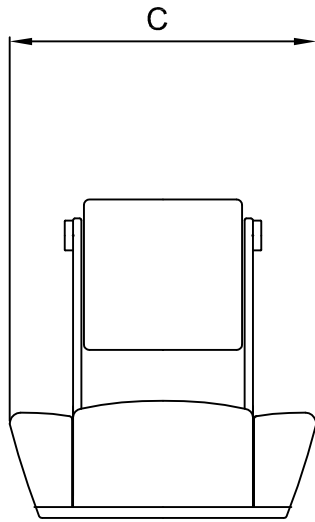

A (mm)	700
B (mm)	720
C (mm)	550
D (mm)	210
L (mm)	440
Weight (Kg)	18

The padding could vary the sizes of few centimeters

Product

**P 251 STEEL FLY**

**Helm Seat**