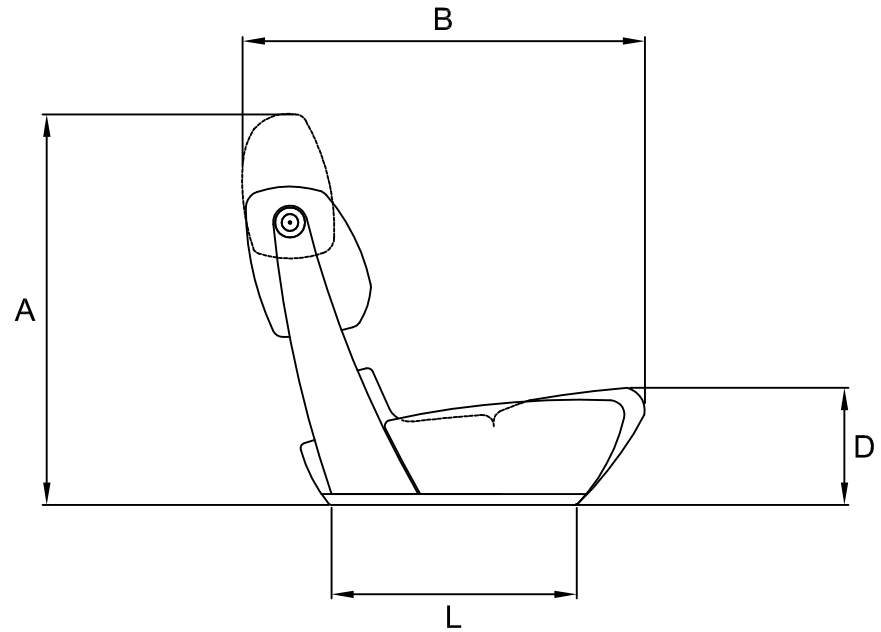

A (mm)	700
B (mm)	720
C (mm)	550
D (mm)	210
L (mm)	440
Weight (Kg)	18

The padding could vary the sizes of few centimeters

Product

**P 251 STEEL FLY**

**Helm Seat**